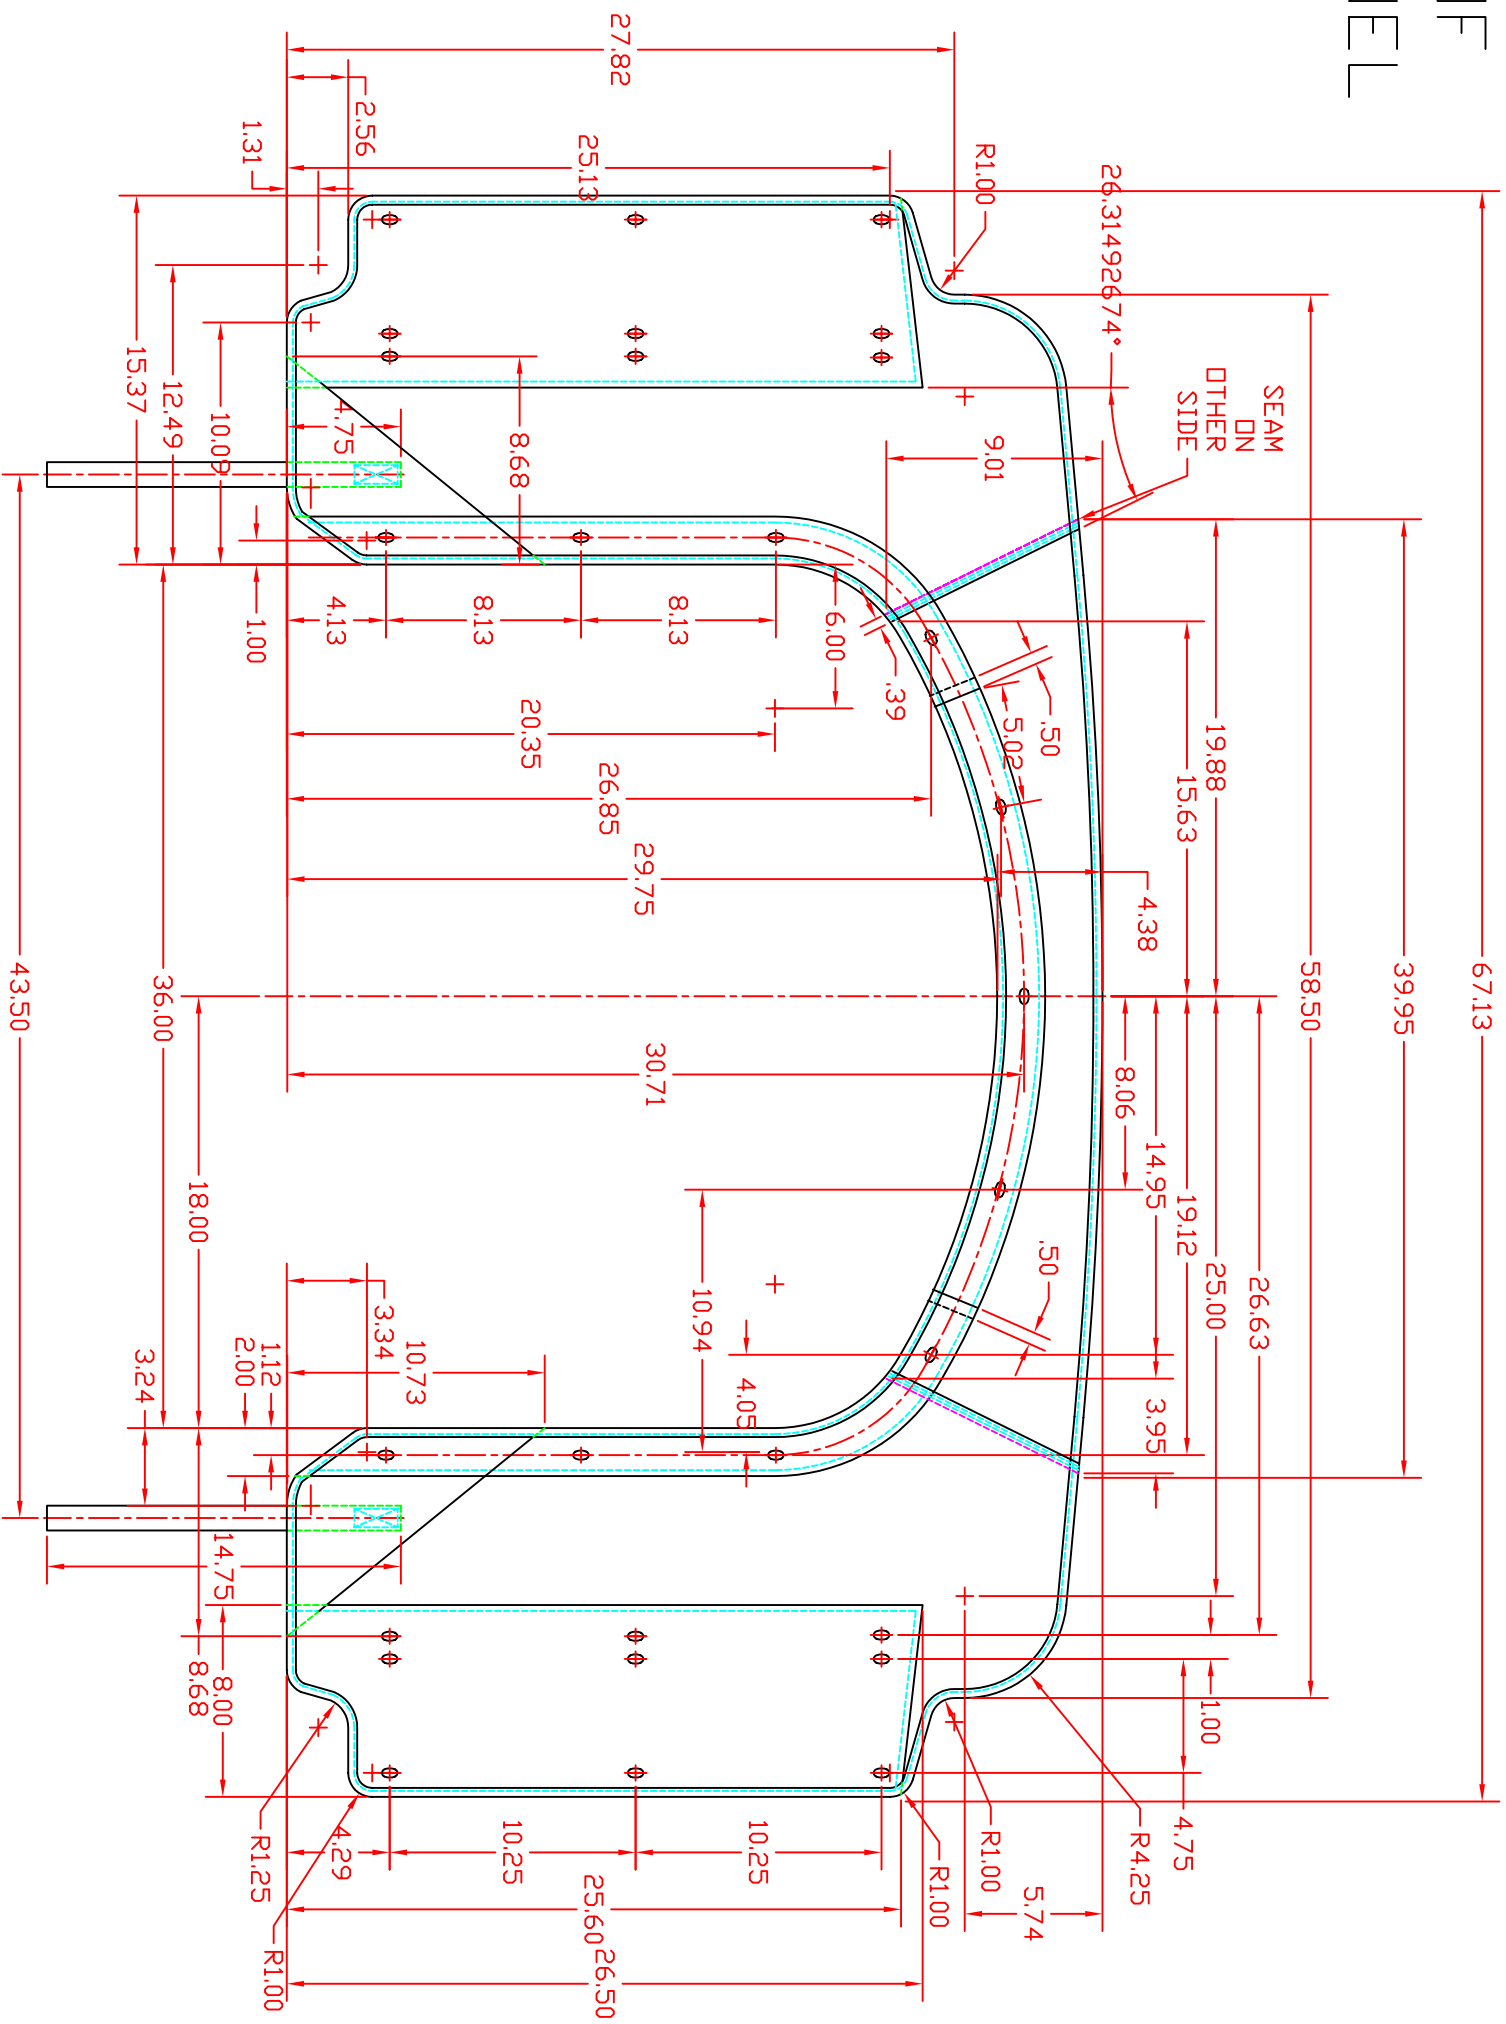

REAR ROOF
 BACK PANEL
 REVISION 2

BLACK = GEOMETRIC LINE
 RED = DIMENSION LINE
 CYAN = STITCH LINE
 MAGENTA = SEAM LINE
 GREEN = HIDDEN LINE